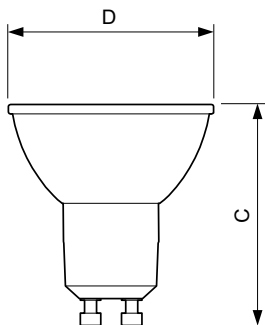

Versions

GU10 PAR 2 palce

Schéma dimensionnel

| Product | D | C |
|---|-------|-------|
| MASTER LED ExpertColor 3.9-35W GU10 927 36D | 50 mm | 54 mm |
| MASTER LED ExpertColor 3.9-35W GU10 930 36D | 50 mm | 54 mm |
| MASTER LED ExpertColor 3.9-35W GU10 940 36D | 50 mm | 54 mm |
| MASTER LED ExpertColor 5.5-50W GU10 927 25D | 50 mm | 54 mm |
| MASTER LED ExpertColor 5.5-50W GU10 930 25D | 50 mm | 54 mm |
| MASTER LED ExpertColor 5.5-50W GU10 927 36D | 50 mm | 54 mm |
| MASTER LED ExpertColor 5.5-50W GU10 940 25D | 50 mm | 54 mm |
| MASTER LED ExpertColor 5.5-50W GU10 930 36D | 50 mm | 54 mm |
| MASTER LED ExpertColor 5.5-50W GU10 940 36D | 50 mm | 54 mm |