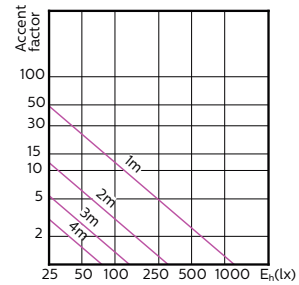

**MASTER LEDspot ExpertColor MV 50W GU10
940 25D**