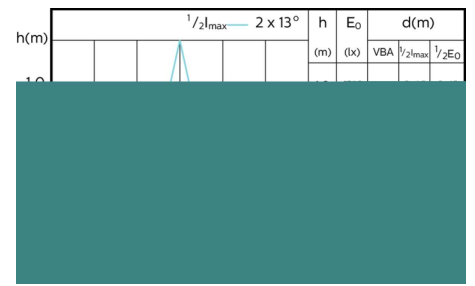

**MASTER LEDspot ExpertColor MV 50W GU10
940 25D**