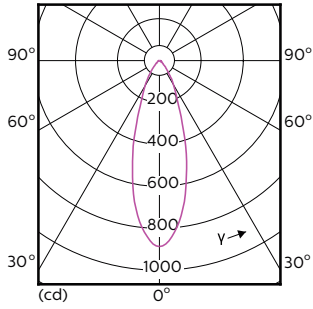

MASTER LEDspot ExpertColor MV