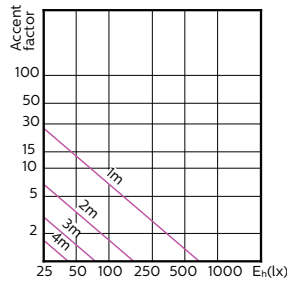

**MASTER LEDspot ExpertColor MV 35W GU10
930 36D**