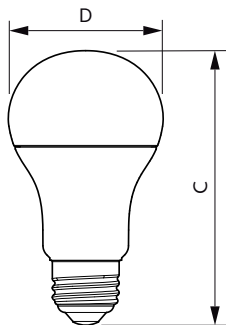

CorePro LEDbulb

Schéma dimensionnel

Product	D	C
CorePro LEDbulb ND 12.5-100W A60 E27 940	60 mm	110 mm
CorePro LEDbulb ND 13-100W A60 E27 930	60 mm	110 mm
CorePro LEDbulb ND 10-75W A60 E27 940	60 mm	110 mm
CorePro LEDbulb ND 10.5-75W A60 E27 930	60 mm	110 mm

Gestion et gradation

Intensité réglable	Non

Caractéristiques électriques

Fréquence d'entrée	50 à 60 Hz
Tension (nom.)	220-240 V
Heure de démarrage (nom.)	0,5 s

Caractéristiques générales

Durée de vie nominale (nom.)	15000 h
Cycle d'allumage	50000X

Photométries et Colorimétries

LLMF à la fin de la durée de vie nominale (nom.)	70 %

Matériaux et finitions

Finition de l'ampoule	Dépoli

Normes et recommandations

Order Code	Full Product Name	Consommation d'énergie kWh/1 000 h
49752400	CorePro LEDbulb ND 10.5-75W A60 E27 830	11 kWh
57765300	CorePro LEDbulb ND 5.5-40W A60 B22 827	6 kWh
57763900	CorePro LEDbulb ND 8-60W A60 B22 827	8 kWh
57761500	CorePro LEDbulb ND 11-75W A60 B22 827	11 kWh
51002500	CorePro LEDbulb ND 13-100W A60 B22 827	13 kWh
49074700	CorePro LEDbulb ND 13-100W A60 E27 827	13 kWh
51032200	CorePro LEDbulb ND 10-75W A60 E27 840	10 kWh
51030800	CorePro LEDbulb ND 12.5-100W A60 E27 840	13 kWh
57779000	CorePro LEDbulb ND 5-40W A60 E27 840	5 kWh
57776000	CorePro LEDbulb ND 7.5-60W A60 E27 840	8 kWh
57993000	CorePro LEDbulb ND 5-40W A60 E27 830	5 kWh
57771400	CorePro LEDbulb ND 7.5-60W A60 E27 830	8 kWh
81451200	CorePro LED Stick ND 9.5-68W T38 E27 830	10 kWh
81453600	CorePro LED Stick ND 9.5-75W T38 E27 840	10 kWh
32956000	CorePro LEDbulb ND 5-40W A60 E27 930	5 kWh
32958400	CorePro LEDbulb ND 5-40W A60 E27 940	5 kWh
32960700	CorePro LEDbulb ND 7.5-60W A60 E27 930	8 kWh
32962100	CorePro LEDbulb ND 7.5-60W A60 E27 940	8 kWh
32972000	CorePro LEDbulb ND 5-40W A60 B22 930	5 kWh
32974400	CorePro LEDbulb ND 7.5-60W A60 B22 930	8 kWh
32964500	CorePro LEDbulb ND 10.5-75W A60 E27 930	11 kWh
32966900	CorePro LEDbulb ND 10-75W A60 E27 940	10 kWh
32968300	CorePro LEDbulb ND 13-100W A60 E27 930	13 kWh
32970600	CorePro LEDbulb ND 12.5-100W A60 E27 940	13 kWh
32976800	CorePro LEDbulb ND 10.5-75W A60 B22 930	11 kWh
32978200	CorePro LEDbulb ND 13-100W A60 B22 930	13 kWh

Caractéristiques électriques

Order Code	Full Product Name	Puissance équivalente	Puissance (valeur nominale)
49752400	CorePro LEDbulb ND 10.5-75W A60 E27 830	75 W	10,5 W
57765300	CorePro LEDbulb ND 5.5-40W A60 B22 827	40 W	5,5 W

Order Code	Full Product Name	Puissance équivalente	Puissance (valeur nominale)
57763900	CorePro LEDbulb ND 8-60W A60 B22 827	60 W	8 W
57761500	CorePro LEDbulb ND 11-75W A60 B22 827	75 W	11 W