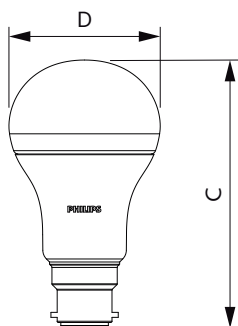

Product	D	C
CorePro LEDbulb ND 10.5-75W A60 E27 830	60 mm	110 mm
CorePro LEDbulb ND 10-75W A60 E27 840	60 mm	110 mm
CorePro LEDbulb ND 13-100W A60 E27 827	60 mm	110 mm

CorePro LEDbulb

Schéma dimensionnel

D

D

Product	D	C
CorePro LEDbulb ND 13-100W A60 B22 827	60 mm	110 mm
CorePro LEDbulb ND 11-75W A60 B22 827	60 mm	110 mm

Product	D	C
CorePro LEDbulb ND 7.5-60W A60 E27 840	60 mm	110 mm
CorePro LEDbulb ND 5-40W A60 E27 840	60 mm	110 mm
CorePro LEDbulb ND 5-40W A60 E27 830	60 mm	110 mm
CorePro LEDbulb ND 7.5-60W A60 E27 830	60 mm	110 mm

Product	D	C
CorePro LEDbulb ND 5.5-40W A60 B22 827	60 mm	110 mm
CorePro LEDbulb ND 8-60W A60 B22 827	60 mm	110 mm

Product	D	C
CorePro LEDbulb ND 12.5-100W A60 E27 840	60 mm	110 mm

Schéma dimensionnel

Product	D	C
CorePro LED Stick ND 9.5-75W T38 E27 840	37,2 mm	114,3 mm
CorePro LED Stick ND 9.5-68W T38 E27 830	37,2 mm	114,3 mm