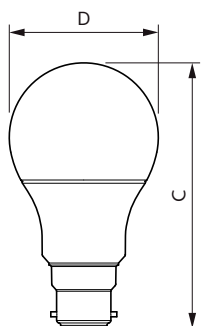

Product	D	C
CorePro LEDbulb ND 10.5-75W A60 E27 830	60 mm	110 mm
CorePro LEDbulb ND 10-75W A60 E27 840	60 mm	110 mm
CorePro LEDbulb ND 13-100W A60 E27 827	60 mm	110 mm

CorePro LEDbulb

Schéma dimensionnel

D

D

Product	D	C
CorePro LEDbulb ND 13-100W A60 B22 827	60 mm	110 mm
CorePro LEDbulb ND 11-75W A60 B22 827	60 mm	110 mm

Product	D	C
CorePro LEDbulb ND 7.5-60W A60 E27 840	60 mm	110 mm
CorePro LEDbulb ND 5-40W A60 E27 840	60 mm	110 mm
CorePro LEDbulb ND 5-40W A60 E27 830	60 mm	110 mm
CorePro LEDbulb ND 7.5-60W A60 E27 830	60 mm	110 mm

Product	D	C
CorePro LEDbulb ND 5.5-40W A60 B22 827	60 mm	110 mm
CorePro LEDbulb ND 8-60W A60 B22 827	60 mm	110 mm

Product	D	C
CorePro LEDbulb ND 12.5-100W A60 E27 840	60 mm	110 mm

Schéma dimensionnel

Product	D	C
CorePro LED Stick ND 9.5-75W T38 E27 840	37,2 mm	114,3 mm
CorePro LED Stick ND 9.5-68W T38 E27 830	37,2 mm	114,3 mm