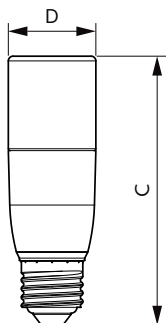

Product	D	C
CorePro LEDbulb ND 10.5-75W A60 E27 830	60 mm	110 mm
CorePro LEDbulb ND 10-75W A60 E27 840	60 mm	110 mm
CorePro LEDbulb ND 13-100W A60 E27 827	60 mm	110 mm

CorePro LEDbulb

Schéma dimensionnel

D

D

Product	D	C
CorePro LEDbulb ND 13-100W A60 B22 827	60 mm	110 mm
CorePro LEDbulb ND 11-75W A60 B22 827	60 mm	110 mm

Product	D	C
CorePro LEDbulb ND 7.5-60W A60 E27 840	60 mm	110 mm
CorePro LEDbulb ND 5-40W A60 E27 840	60 mm	110 mm
CorePro LEDbulb ND 5-40W A60 E27 830	60 mm	110 mm
CorePro LEDbulb ND 7.5-60W A60 E27 830	60 mm	110 mm

Product	D	C
CorePro LEDbulb ND 5.5-40W A60 B22 827	60 mm	110 mm
CorePro LEDbulb ND 8-60W A60 B22 827	60 mm	110 mm

Product	D	C
CorePro LEDbulb ND 12.5-100W A60 E27 840	60 mm	110 mm

Schéma dimensionnel

Product	D	C
CorePro LED Stick ND 9.5-75W T38 E27 840	37,2 mm	114,3 mm
CorePro LED Stick ND 9.5-68W T38 E27 830	37,2 mm	114,3 mm