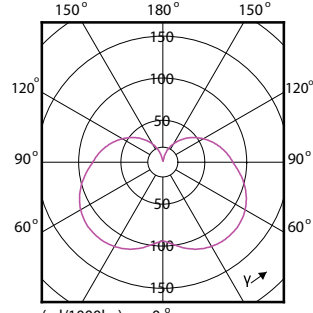

CorePro LEDbulb