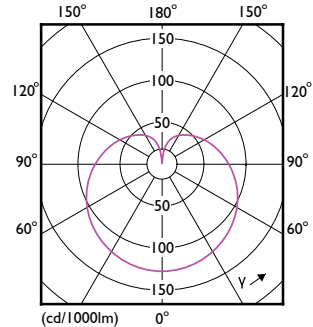

CorePro LEDbulb