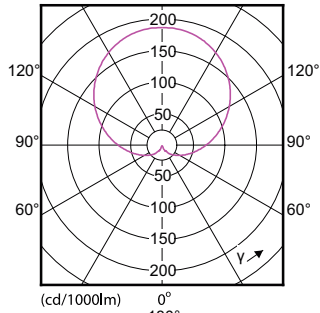

CorePro LEDbulb