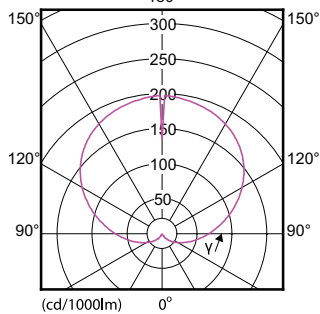

CorePro LEDbulb