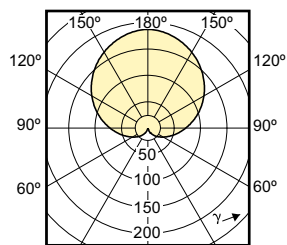

Order Code	Full Product Name	Température maximale du boîtier (nom.)
32978200	CorePro LEDbulb ND 13-100W A60 B22 930	95 °C