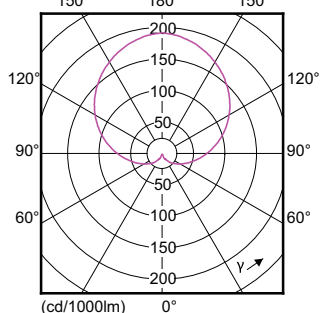

CorePro LEDbulb