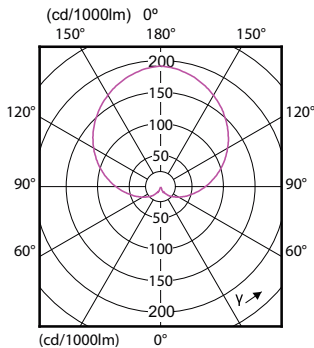

Order Code	Full Product Name	Température maximale du boîtier (nom.)
32978200	CorePro LEDbulb ND 13-100W A60 B22 930	95 °C