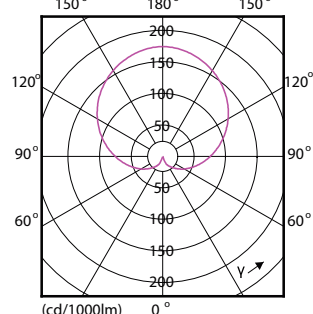

CorePro LEDbulb