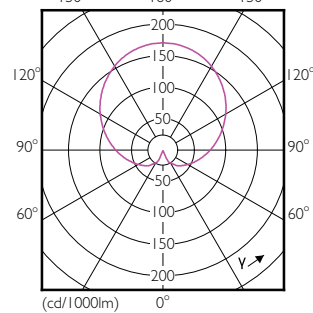

CorePro LEDbulb