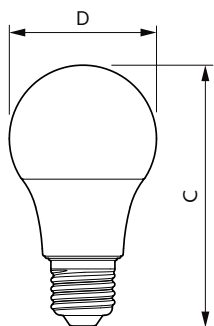

Product	D	C
CorePro LEDbulb ND 10.5-75W A60 E27 830	60 mm	110 mm
CorePro LEDbulb ND 10-75W A60 E27 840	60 mm	110 mm
CorePro LEDbulb ND 13-100W A60 E27 827	60 mm	110 mm

CorePro LEDbulb

Schéma dimensionnel

D

D

Product	D	C
CorePro LEDbulb ND 13-100W A60 B22 827	60 mm	110 mm
CorePro LEDbulb ND 11-75W A60 B22 827	60 mm	110 mm

Product	D	C
CorePro LEDbulb ND 7.5-60W A60 E27 840	60 mm	110 mm
CorePro LEDbulb ND 5-40W A60 E27 840	60 mm	110 mm
CorePro LEDbulb ND 5-40W A60 E27 830	60 mm	110 mm
CorePro LEDbulb ND 7.5-60W A60 E27 830	60 mm	110 mm

Product	D	C
CorePro LEDbulb ND 5.5-40W A60 B22 827	60 mm	110 mm
CorePro LEDbulb ND 8-60W A60 B22 827	60 mm	110 mm

Product	D	C
CorePro LEDbulb ND 12.5-100W A60 E27 840	60 mm	110 mm

Schéma dimensionnel

Product	D	C
CorePro LED Stick ND 9.5-75W T38 E27 840	37,2 mm	114,3 mm
CorePro LED Stick ND 9.5-68W T38 E27 830	37,2 mm	114,3 mm