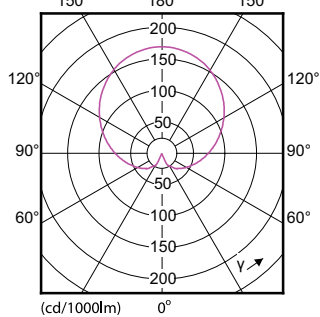

CorePro LEDbulb