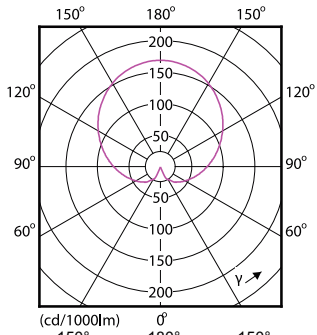

CorePro LEDbulb