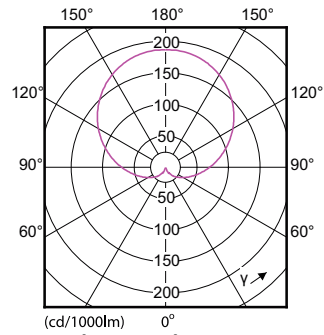

CorePro LEDbulb